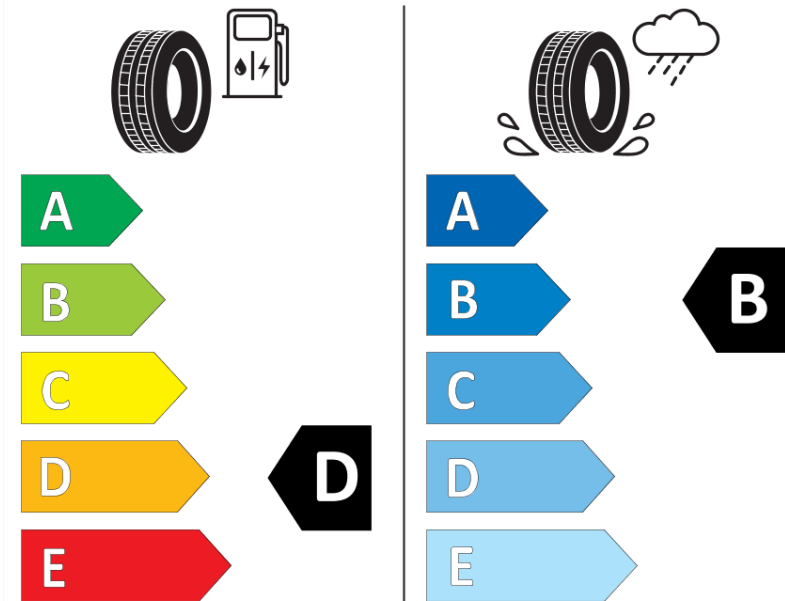

## Product Information Sheet

Delegated Regulation (EU) 2020/740

Supplier name or trademark	<b>MICHELIN</b>
Commercial name or trade designation	<b>PILOT SPORT 4 S GOE</b>
Tyre type identifier	<b>323499</b>
Tyre size designation	<b>225/40R19</b>
Load-capacity index	<b>93</b>
Speed category symbol	<b>Y</b>
Fuel efficiency class	<b>D</b>
Wet grip class	<b>B</b>
External rolling noise class	<b>B</b>
External rolling noise value	<b>71</b>
Severe snow tyre	<b>No</b>
Ice tyre	<b>No</b>
Date of start of production	<b>12/20</b>
Date of end of production	
Load version	<b>XL</b>
Additional information	<b>225/40 R19 93Y XL TL PILOT SPORT 4 S GOE MI</b>

# ENERG

**MICHELIN**

323499

225/40R19 93 Y

C1

2020/740