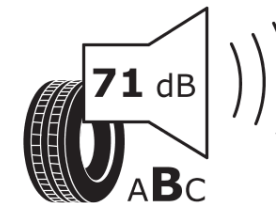

ENERG

MICHELIN

323499

225/40R19 93 Y

C1